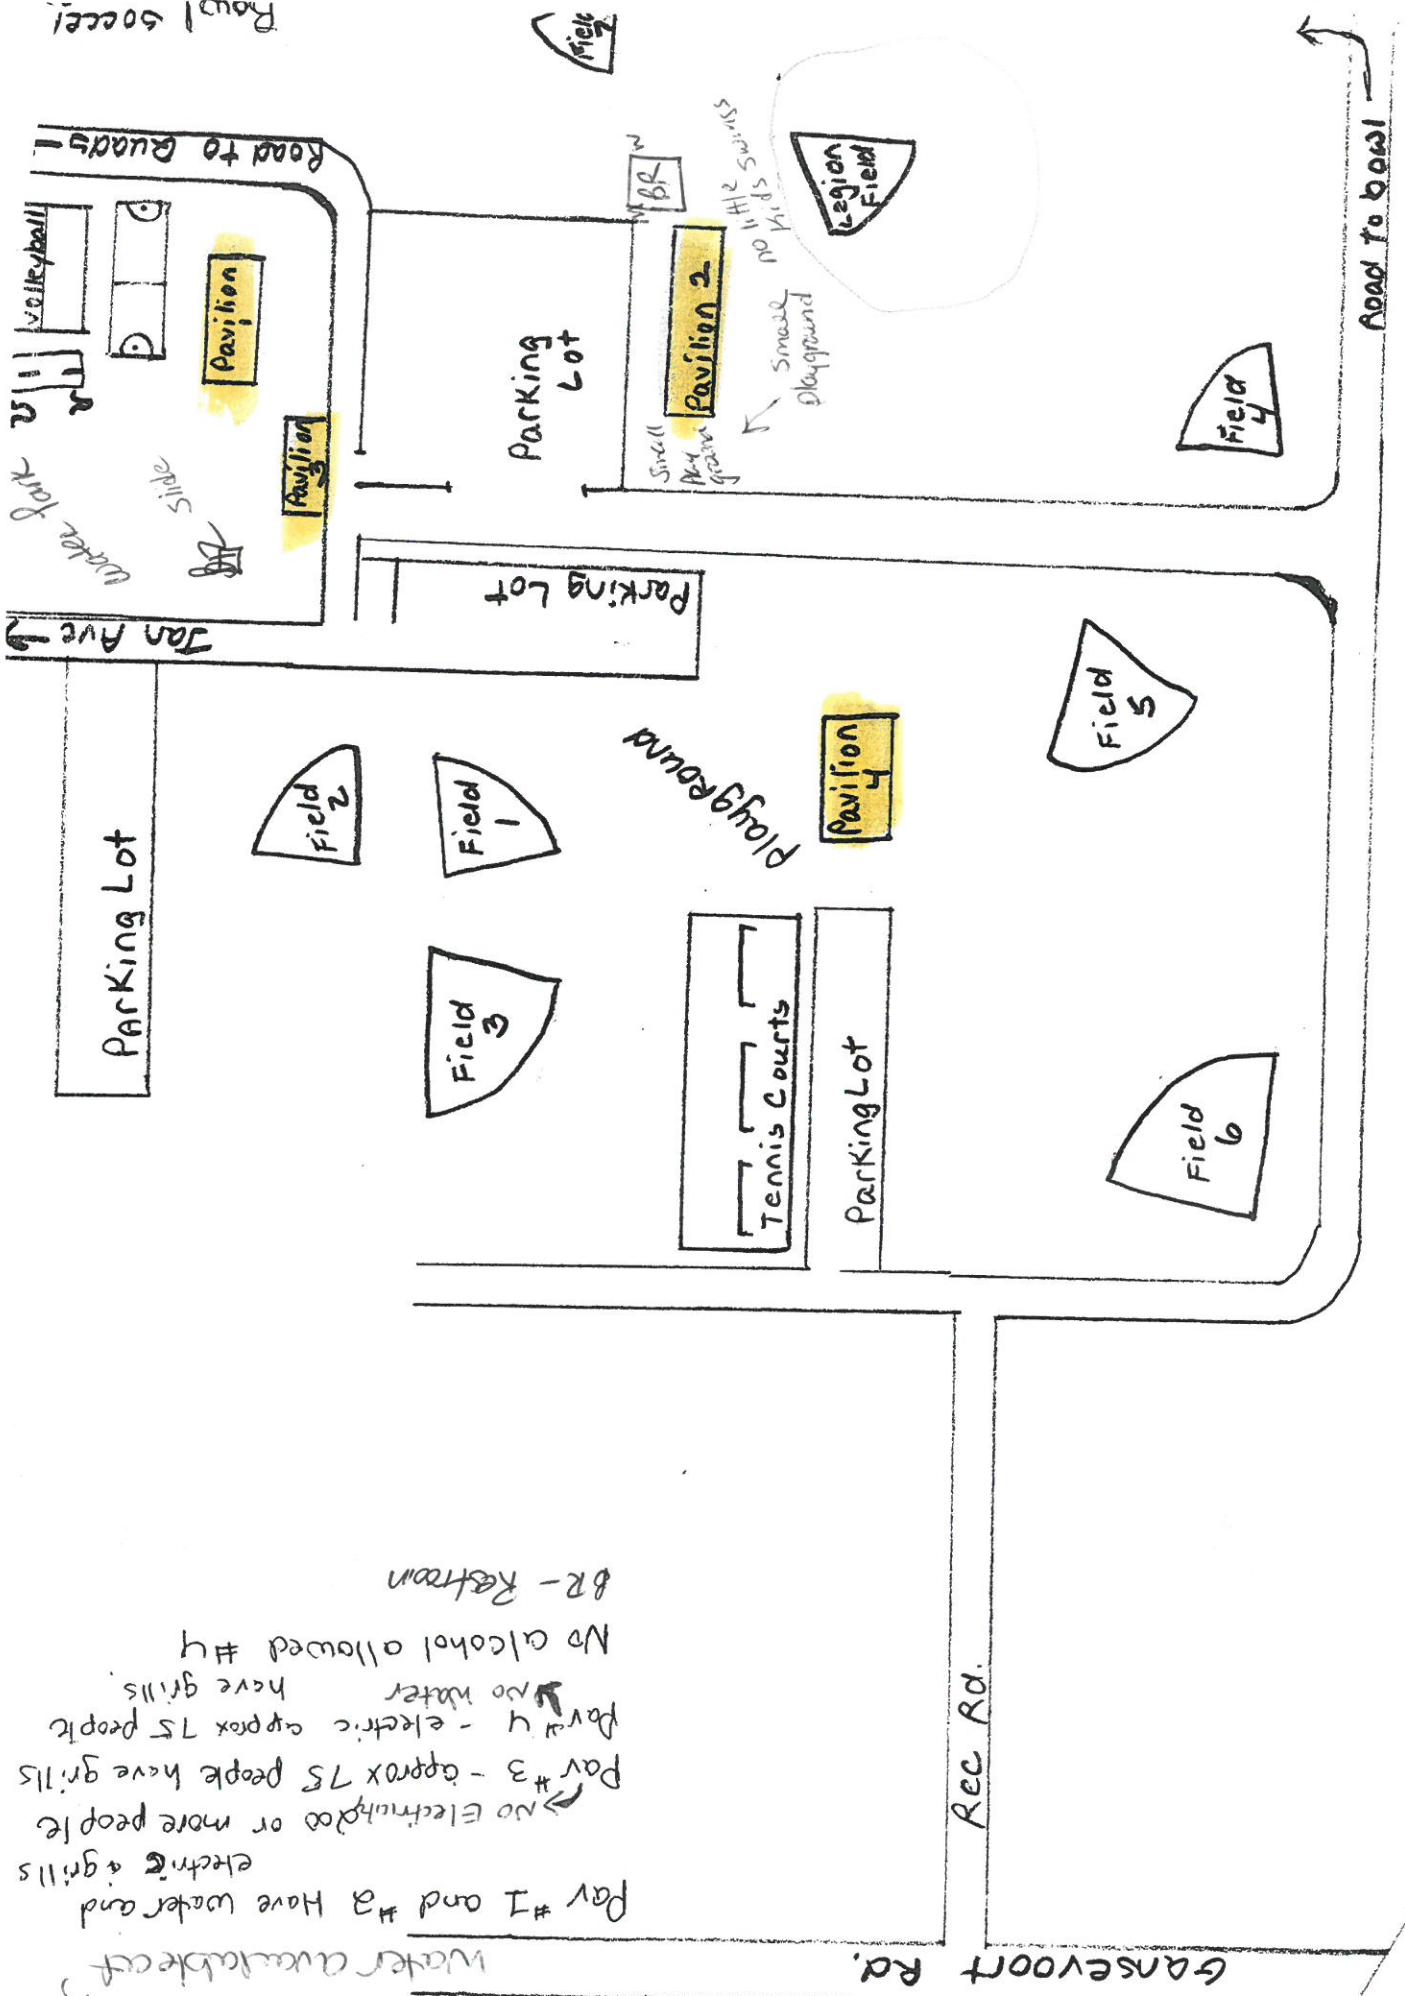

1, 2 + 3

Water available

Par #1 and #2 Have water and electric & grills  
 No Electricals or more people  
 Par #3 - approx 75 people have grills  
 Par #4 - electric approx 75 people have grills  
 No water  
 No alcohol allowed #4  
 BR - Restroom

Round soccer

Water Available @ 1,2,3  
 (300 or more ppl) Pav # 1 and #2 Water, Electric  
 and grills  
 (75 ppl) Pav # 3 Water + grills  
 (75 ppl) Pav # 4 electric grill  
 No Alcohol Allowed